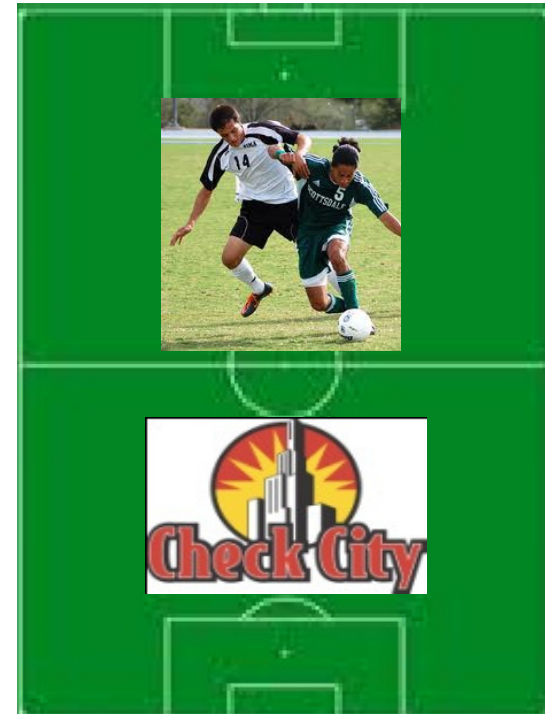

Field C

- _ 9:00 am Sem-1st div.
- _ 11:00 am Sem.1st div.
- _ 3:00 pm Final 1st div.