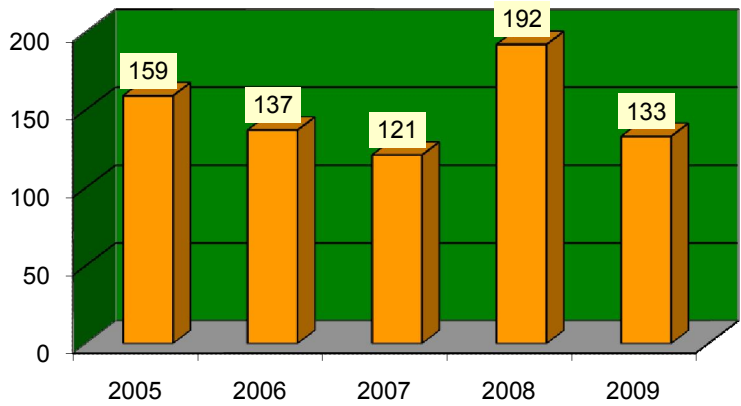

**Farr West \*Calls for Service 5 year Comparison - February**

\*Calls that were received at our dispatch center and an officer was dispatched on

159	137	121	192	133
2005	2006	2007	2008	2009

**Farr West - Calls for Service  
5 Year Comparison**