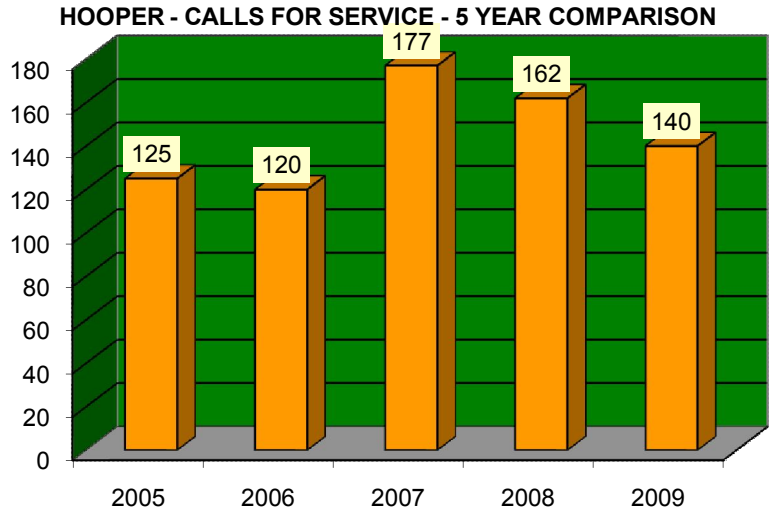

Calls for Service that generated a police report	
--	--

Hooper	
--------	--

August-09

ASLT-SIMPLE ASSAULT	1
BURG ALARM FALSE-USER ERROR	1
BURG-ALARM CAUSE UNKN	2
BURG-FORCED ENTRY NON RESIDENT	1
BURG-FREE TEXT	1
BURG-NO FORCE ENTRY RESIDENCE	3
CRIM MISCHIE-FREE TEXT	1
CRIM MISCHIE-GRAFFITI	1
CRIM MISCHIE-PRIVATE	7
ESCAPE-OUTSIDE AGNCY WRRT (F)	1
ESCAPE-WARRANT (MISDEMEANOR)	1
FAM OFF-DOM VIOL NON CRIMINAL	1
FAM OFF-DOMESTIC CRIMINAL NATU	1
JUV OFFENDERS-UNGOVERNABLE JUV	1
KIDNAP-CUSTODIAL INTERFERENCE	1
LARC-FROM BUILDING	1
LARC-FROM MOTOR VEH (PROWL)	1
LARC-PARTS/ACCESS/FROM VEHICLE	2
PUB ORD-CITIZEN ASSIST	4
PUB ORD-CIVIL CASES/DISPUTES	2
PUB ORD-DEATH UNATTENDED	1
PUB ORD-MISSING JUVENILE	1
PUB ORD-SUICIDE THREATENED	1
PUB PEACE-DISORDERLY CONDUCT	1
PUB PEACE-NEIGHBORHOOD PROBLEM	1
PUB PEACE-SUSP ACTIVITY	2
PUB RELA - COMMUNITY POLICING	2
SERVICE-911 CALL - UNKNOWN	3
SERVICE-ASSIST OJ	1
SERVICE-ASST FIRE DEPT	1
SERVICE-KEEP THE PEACE	4
SERVICE-MEDICAL ASSIST	1
SERVICE-WELFARE CHECK	1
STOLEN VEH-RECREATIONAL VEH	1
TRAF OFF-FAILED/YIELD R OF W	1
TRAF OFF-MOTORIST ASSIST	1
TRAF-REPORTABLE ACCIDENT	1
<b>TOTAL</b>	<b>58</b>

Hooper *Calls for Service 5 year Comparison - August				
*Calls that were received at our dispatch center and were dispatched out				
125	120	177	162	140
2005	2006	2007	2008	2009

Hooper Citation 5 year Comparison - August

45	22	15	7	21
2005	2006	2007	2008	2009