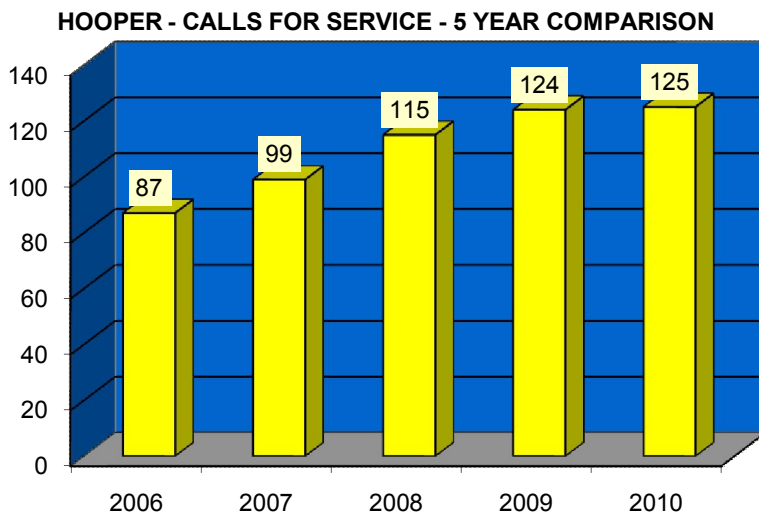

WEBER COUNTY SHERIFF'S OFFICE
HOOPER CITY
MONTHLY STATISTICS

JANUARY 2010

Calls for Service that generated a police report

**REPORTS GENERATED FOR HOOPER CITY
FOR THE MONTH OF JANUARY 2010**

ASLT-SIMPLE ASSAULT	2
BURG-ALARM CAUSE UNKN	1
BURG-FORCED ENTRY RESIDENCE	2
CRIM MISCHIE-PRIVATE	3
ESCAPE-WARRANT (FELONY)	1
FAM OFF-DOM VIOL NON CRIMINAL	1
FRAUD - IDENTITY THEFT FELONY	1
FRAUD-FREE TXT	1
JUV OFFENDERS-RUNAWAY	1
LARC-FROM MOTOR VEH (PROWL)	1
LARC-FROM YARDS	1
PUB ORD-CITIZEN ASSIST	2
PUB ORD-CIVIL CASES/DISPUTES	3
PUB ORD-DEATH UNATTENDED	1
PUB ORD-SUICIDE ATTEMPT	1
PUB PEACE - THREATS	1
PUB PEACE-ANIMAL PROBLEMS	1
PUB PEACE-BARKING DOG	1
PUB PEACE-DISORDERLY CONDUCT	1
PUB PEACE-DIST THE PEACE	1
PUB PEACE-HARASSING COMMUNICAT	1
PUB PEACE-NEIGHBORHOOD PROBLEM	3
PUB PEACE-PROWLER	1
PUB PEACE-SUSP ACTIVITY	7
PUB RELA - BUSINESS SECU CHECK	2
PUB RELA - COMMUNITY POLICING	7
SERVICE-911 CALL - UNKNOWN	3
SERVICE-ASSIST OJ	1
SERVICE-ASST FIRE DEPT	1
SERVICE-KEEP THE PEACE	1
SERVICE-WELFARE CHECK	1
STOLEN VEH-THEFT & SALE VEHICL	1
TRAF OFF-ABANDONED VEHICLE	1
TRAF OFF-MOTORIST ASSIST	1
TRAF OFF-TRAFFIC HAZARD	1
TRAF-REPORTABLE ACCIDENT	2
TOTAL	61

HOOPER CITY * CALLS FOR SERVICE FOR THE MONTH OF JANUARY 2010

*Calls that were received at our dispatch center and were dispatched out

87	99	115	124	125
2006	2007	2008	2009	2010

**HOOPER CITY CITATION 5 YEAR COMPARISON
FOR THE MONTH OF JANUARY - 2010**

35	9	9	11	8
2006	2007	2008	2009	2010

HOOPER CITY CRIME CLOCK

ASSAULT One assault occurs every 15.5 da

THEFT One theft occurs every 15.5 days

BURGLARY One burglary occurs every 15.5

**BURGLARY - MOST OCCURRED FROM WEDNESDAY TO THURSDAY
WITH THE TIME FRAME RANGING FROM 9:00 P.M. TO 9:00 A.M.**

**THEFT - MOST OCCURRED WEDNESDAY/THURSDAY
OCCURRING BETWEEN 7:00 A.M. AND 6:00 P.M.**

**ASSAULTS - MOST OCCURRED ON SUNDAYS
OCCURRING MOST FREQUENTLY BETWEEN 2:00 P.M. AND 1:00 A.M.**

lys

5 days