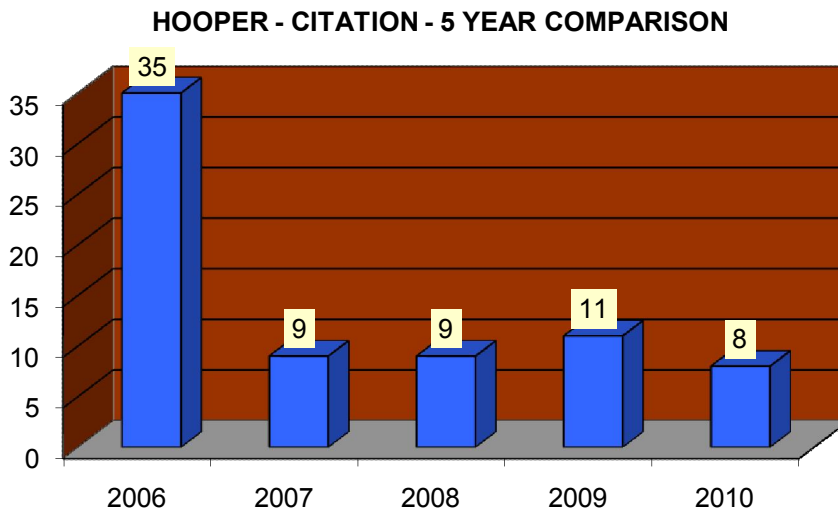

WEBER COUNTY SHERIFF'S OFFICE
HOOPER CITY
MONTHLY STATISTICS

JANUARY 2010

Calls for Service that generated a police report

**REPORTS GENERATED FOR HOOPER CITY
FOR THE MONTH OF JANUARY 2010**

ASLT-SIMPLE ASSAULT	2
BURG-ALARM CAUSE UNKN	1
BURG-FORCED ENTRY RESIDENCE	2
CRIM MISCHIE-PRIVATE	3
ESCAPE-WARRANT (FELONY)	1
FAM OFF-DOM VIOL NON CRIMINAL	1
FRAUD - IDENTITY THEFT FELONY	1
FRAUD-FREE TXT	1
JUV OFFENDERS-RUNAWAY	1
LARC-FROM MOTOR VEH (PROWL)	1
LARC-FROM YARDS	1
PUB ORD-CITIZEN ASSIST	2
PUB ORD-CIVIL CASES/DISPUTES	3
PUB ORD-DEATH UNATTENDED	1
PUB ORD-SUICIDE ATTEMPT	1
PUB PEACE - THREATS	1
PUB PEACE-ANIMAL PROBLEMS	1
PUB PEACE-BARKING DOG	1
PUB PEACE-DISORDERLY CONDUCT	1
PUB PEACE-DIST THE PEACE	1
PUB PEACE-HARASSING COMMUNICAT	1
PUB PEACE-NEIGHBORHOOD PROBLEM	3
PUB PEACE-PROWLER	1
PUB PEACE-SUSP ACTIVITY	7
PUB RELA - BUSINESS SECU CHECK	2
PUB RELA - COMMUNITY POLICING	7
SERVICE-911 CALL - UNKNOWN	3
SERVICE-ASSIST OJ	1
SERVICE-ASST FIRE DEPT	1
SERVICE-KEEP THE PEACE	1
SERVICE-WELFARE CHECK	1
STOLEN VEH-THEFT & SALE VEHICL	1
TRAF OFF-ABANDONED VEHICLE	1
TRAF OFF-MOTORIST ASSIST	1
TRAF OFF-TRAFFIC HAZARD	1
TRAF-REPORTABLE ACCIDENT	2
TOTAL	61

HOOPER CITY * CALLS FOR SERVICE FOR THE MONTH OF JANUARY 2010

*Calls that were received at our dispatch center and were dispatched out

87	99	115	124	125
2006	2007	2008	2009	2010

**HOOPER CITY CITATION 5 YEAR COMPARISON
FOR THE MONTH OF JANUARY - 2010**

35	9	9	11	8
2006	2007	2008	2009	2010

HOOPER CITY CRIME CLOCK

ASSAULT One assault occurs every 15.5 da

THEFT One theft occurs every 15.5 days

BURGLARY One burglary occurs every 15.5

**BURGLARY - MOST OCCURRED FROM WEDNESDAY TO THURSDAY
WITH THE TIME FRAME RANGING FROM 9:00 P.M. TO 9:00 A.M.**