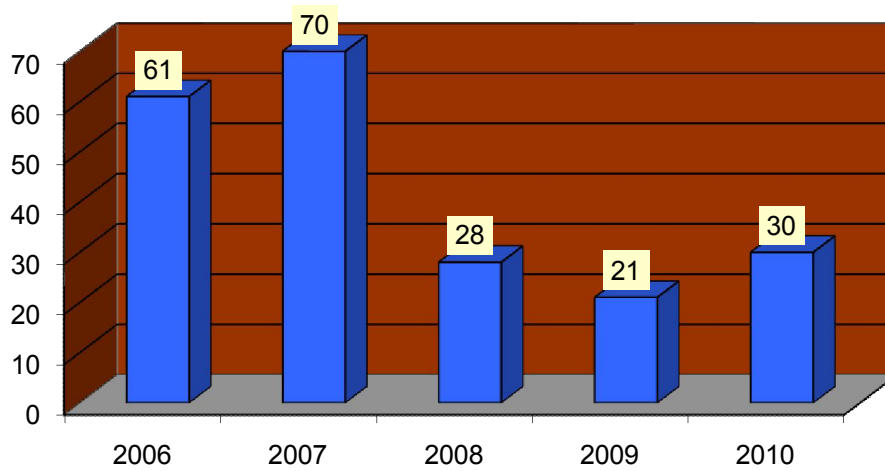

MARRIOTT/SLATERVILLE CITATION 5 YEAR COMPARISON FOR THE MONTH OF FEBRUARY - 2010

61	70	28	21	30
2006	2007	2008	2009	2010

MARRIOTT/SLATERVILLE - CITATION - 5 YEAR COMPARISON