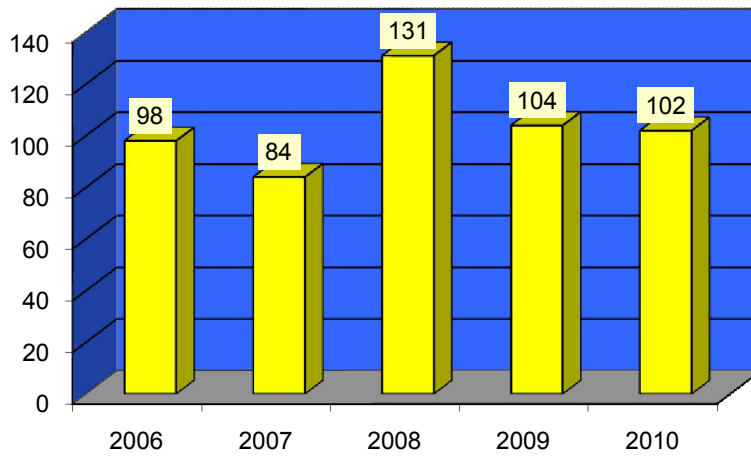

MARRIOTT/SLATERVILLE *CALLS FOR SERVICE FOR THE MONTH OF FEBRUARY 2010

*Calls that were received at our dispatch center and officers were dispatched on

98	84	131	104	102
2006	2007	2008	2009	2010

Calls for Service 5 Year Comparison

**REVISED 7/29/2009