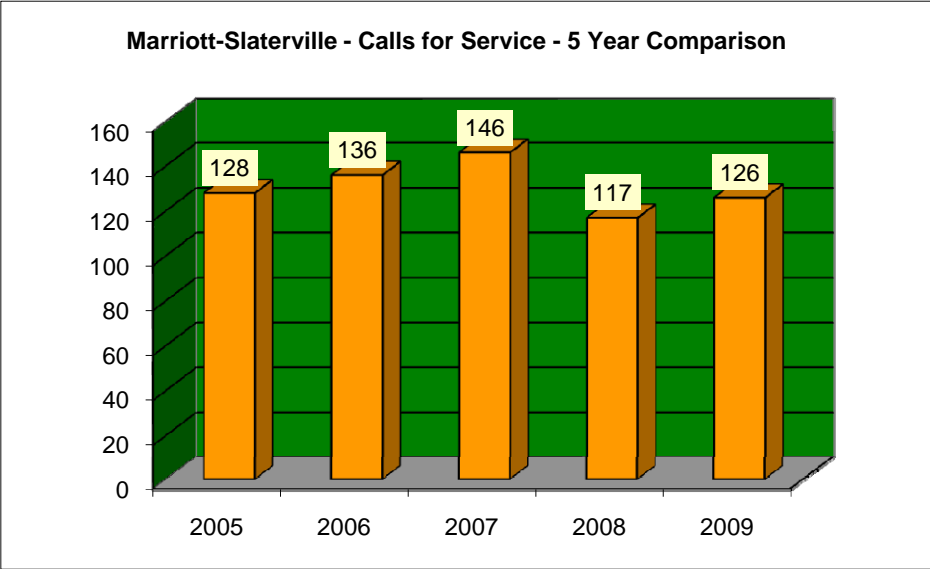

Marriott/Slaterville *Calls for Service 5 year Comparison - June				
*Calls were received at our dispatch center and an officer was dispatched				
128	136	146	117	126
2005	2006	2007	2008	2009

Revised 7/29/2009