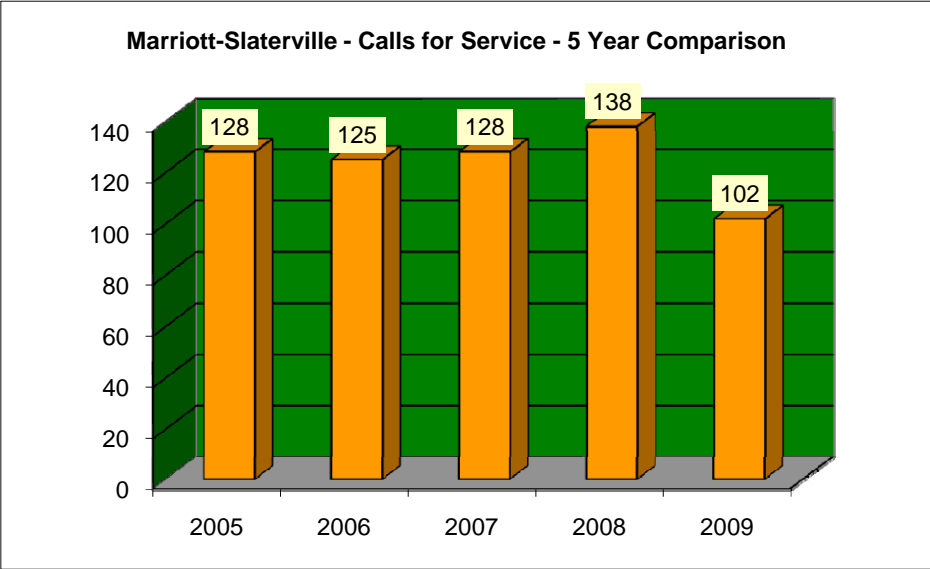

Marriott/Slaterville *Calls for Service 5 year Comparison - March				
*Calls were received at our dispatch center and an officer was dispatched				
128	125	128	138	102
2005	2006	2007	2008	2009

Revised 7/29/2009