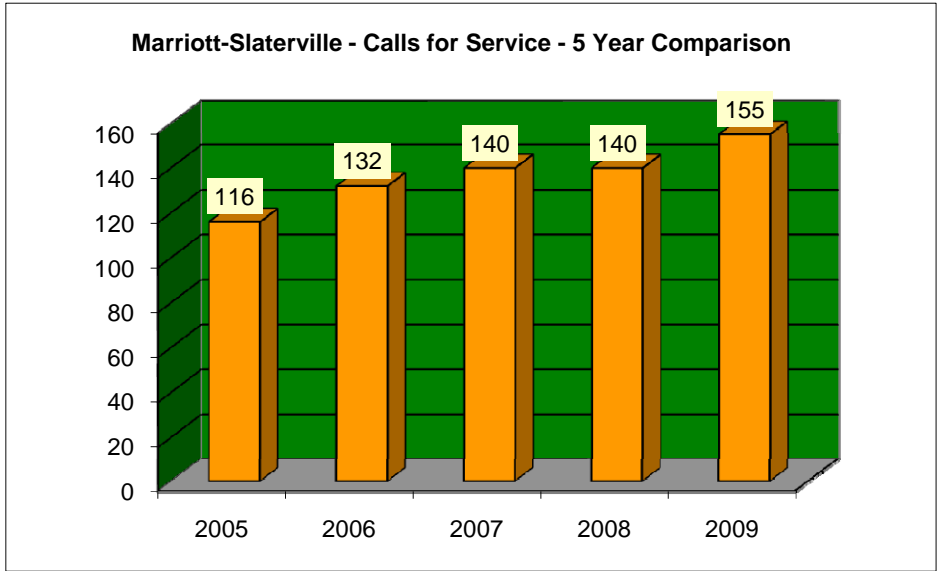

Marriott/Slaterville *Calls for Service 5 year Comparison - May				
*Calls were received at our dispatch center and an officer was dispatched				
116	132	140	140	155
2005	2006	2007	2008	2009

Revised 7/29/2009