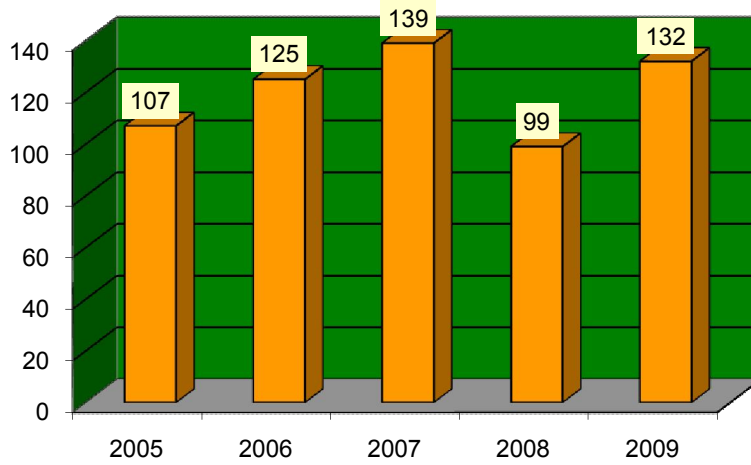

Marriott/Slaterville *Calls for Service 5 year Comparison - November				
*Calls were received at our dispatch center and an officer was dispatched				
107	125	139	99	132
2005	2006	2007	2008	2009

Marriott-Slaterville - Calls for Service - 5 Year Comparison

Marriott/Slaterville Citation 5 Year Comparison - November

55	137	54	102	31
2005	2006	2007	2008	2009