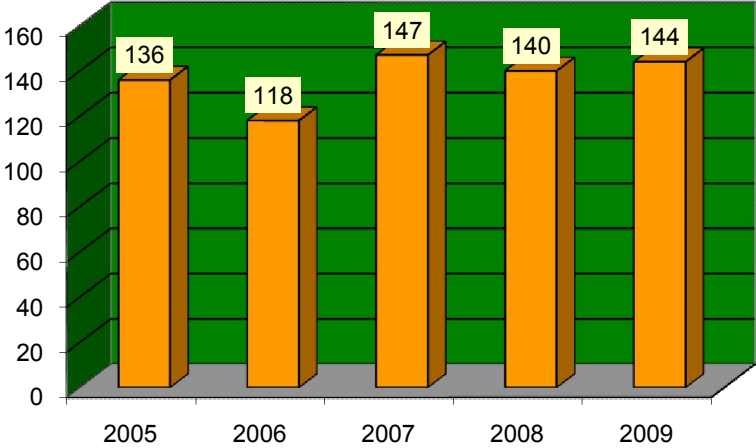

Marriott/Slaterville *Calls for Service 5 year Comparison - October				
*Calls were received at our dispatch center and an officer was dispatched				
136	118	147	140	144
2005	2006	2007	2008	2009

**Marriott-Slaterville - Calls for Service - 5 Year Comparison**

Marriott/Slaterville Citation 5 Year Comparison - October

94	132	69	66	33
2005	2006	2007	2008	2009

Marriott/Slaterville - Citation - 5 Year Comparison