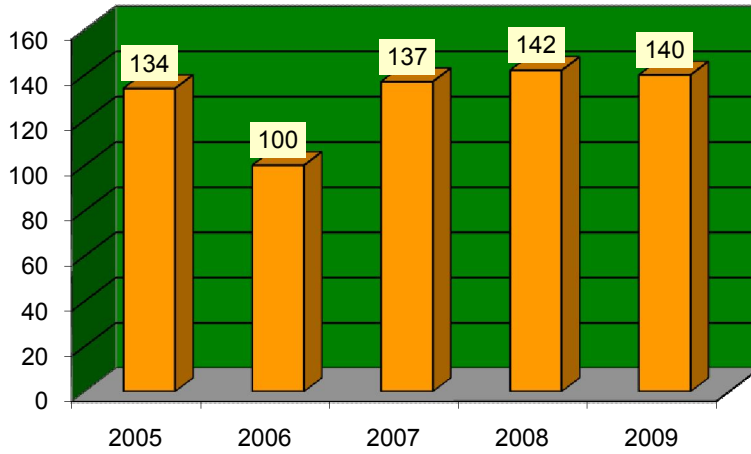

Marriott/Slaterville *Calls for Service 5 year Comparison - September				
*Calls were received at our dispatch center and an officer was dispatched				
134	100	137	142	140
2005	2006	2007	2008	2009

**Marriott-Slaterville - Calls for Service - 5 Year Comparison**

Marriott/Slaterville Citation 5 Year Comparison - September

86	37	75	55	22
2005	2006	2007	2008	2009

Marriott/Slaterville - Citation - 5 Year Comparison