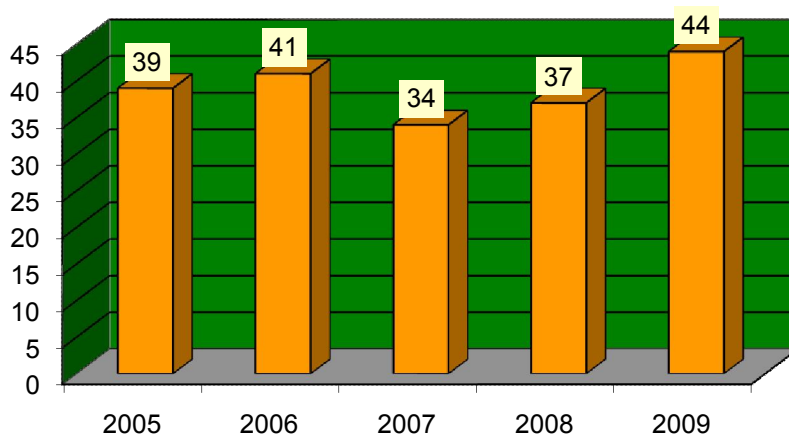

Uintah *Calls for Service 5 Year Comparision - November				
*Calls that were received at our dispatch center and an officer was dispatched on				
39	41	34	37	44
2005	2006	2007	2008	2009

UINTAH - CALLS FOR SERVICE - 5 YEAR COMPARISON