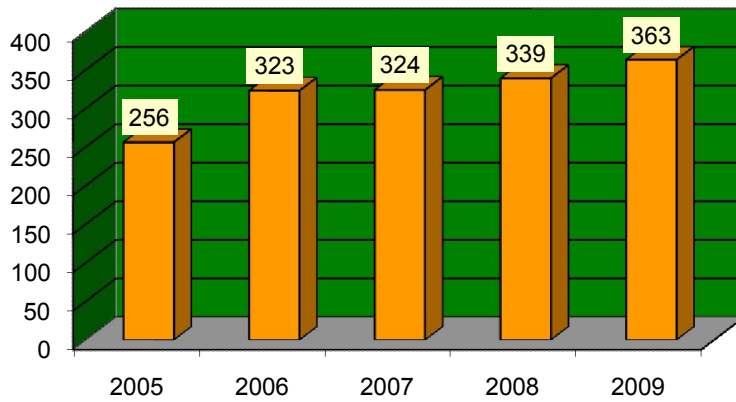

West Haven *Calls for Service 5 year Comparison - November

*Calls that were received at our dispatch center and officers were dispatched on

| | | | | |
|------|------|------|------|------|
| 256 | 323 | 324 | 339 | 363 |
| 2005 | 2006 | 2007 | 2008 | 2009 |

**West Haven - Calls for Service
5 year Comparison**

West Haven Citation 5 year Comparison - November

| | | | | |
|------|------|------|------|------|
| 136 | 131 | 79 | 116 | 69 |
| 2005 | 2006 | 2007 | 2008 | 2009 |

WEST HAVEN - CITATIONS - 5 YEAR COMPARISON