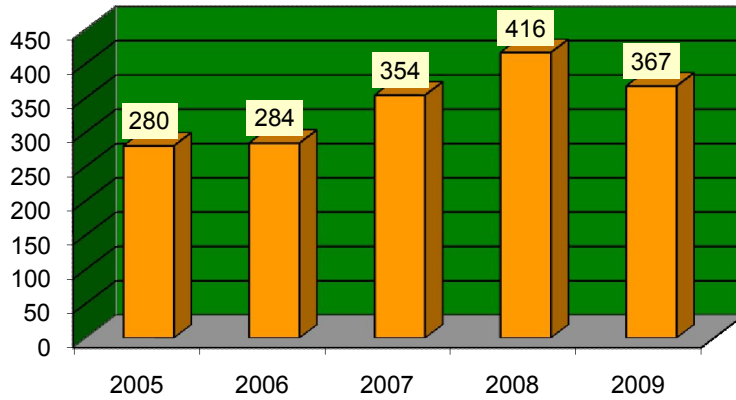

West Haven *Calls for Service 5 year Comparison - September

*Calls that were received at our dispatch center and officers were dispatched on

280	284	354	416	367
2005	2006	2007	2008	2009

**West Haven - Calls for Service
5 year Comparison**

West Haven Citation 5 year Comparison - September

159	71	91	77	27
2005	2006	2007	2008	2009

WEST HAVEN - CITATIONS - 5 YEAR COMPARISON